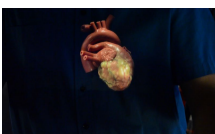

Exponate für Experimentarium

Stroboskop, Vision, USB-DAQ, Ethernetkomm., Kamerakontroll, LabVIEW

Umfeld: Ein technisches Experimentarium hat für eine Sonderausstellung verschiedene Exponate, mit welchen die Besucher mit sich selbst experimentieren können.

Unser Kunde: [Swiss science center Technorama](#)

Exhibits for experimental exhibition

Stroboscop, Vision, USB-DAQ, Ethernetcomm., Cameracontroll, LabVIEW

Surroundings: A technical experimental exhibition arranges a special exhibiton with measurements on humans.

Aim: To make all the things you can measure on humans visual for the visitors. It should all be in a way, that the visitors are having fun and joy by exploring themselves.

Our contribution: Development of 10 exhibits in cooperation with internal specialists. Software concept and development.